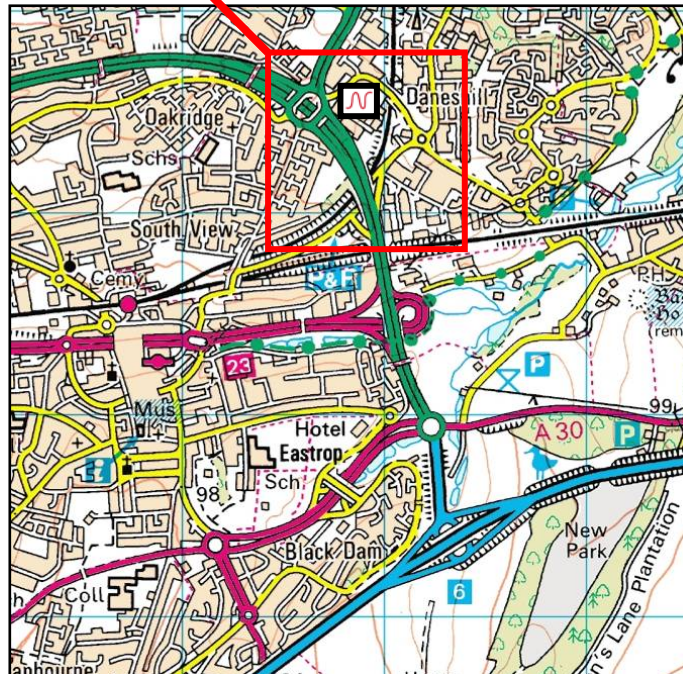

M3
London

Maps reproduced courtesy :

Ordnance Survey digital map data ©Crown copyright 2005. All rights reserved.
Licence number 0100031673

Nexans Intelligent Enterprise Solutions

2 Faraday Office Park, Faraday Road, Basingstoke, Hampshire, RG24 8QQ

Tel : 01256 486640

Fax : 01256 486650

Email : info.ies@nexans.com